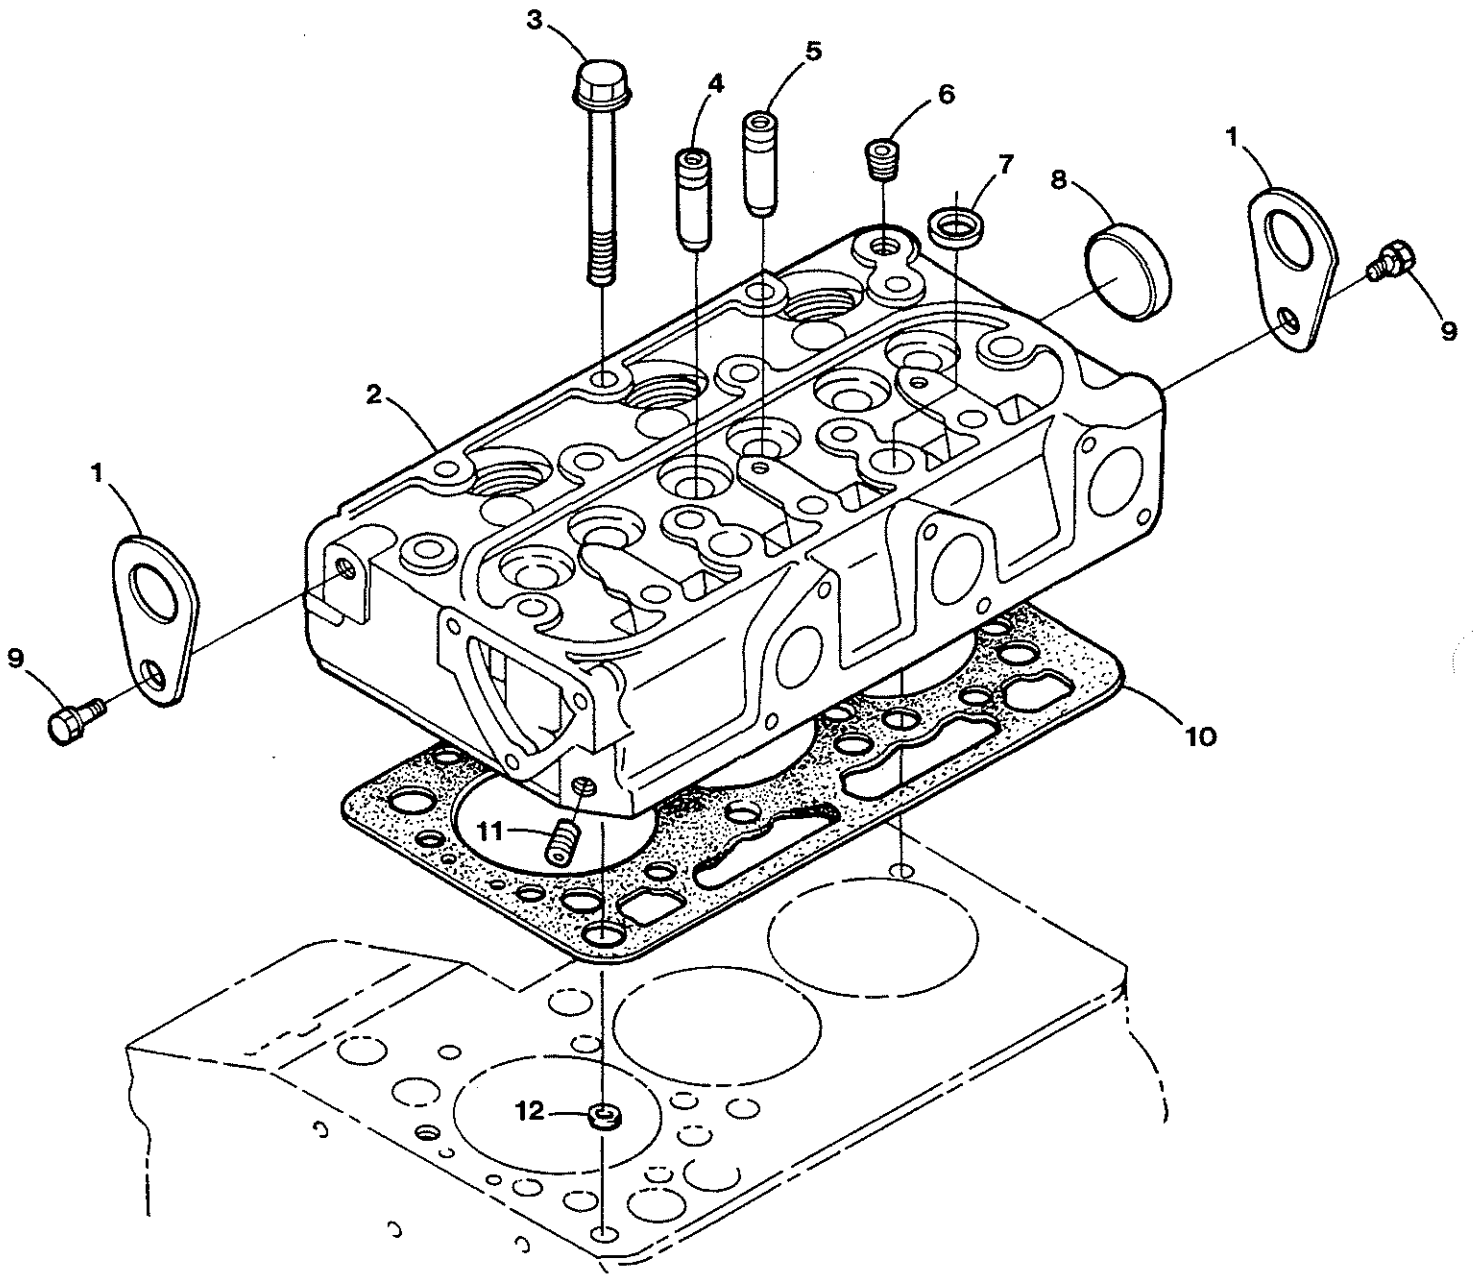

M3-20B Cylinder Head Assembly

M3-20B Cylinder Head Assembly

<u>Key #</u>	<u>Part #</u>	<u>Description</u>	<u>Qty</u>
1	301549	Eye, Lifting	2
2	200615	Assembly, Cylinder Head (Includes Key Nos. 4 thru 8, 11 & 12)	1
3	301217	Bolt, Cylinder Head	14
4	301214	Guide, Intake Valve	3
5	301215	Guide, Exhaust Valve	3
6	301550	Plug	1
7	302690	Plug, Expansion	2
8	299906	Plug, Expansion, 30MM DIN 443 (Brass)	1
9	016789	Capscrew, M8 x 16 DIN 933	2
10	200613	Gasket, Cylinder Head	1
11	302593	Plug	1
12	299362	O-Ring	1