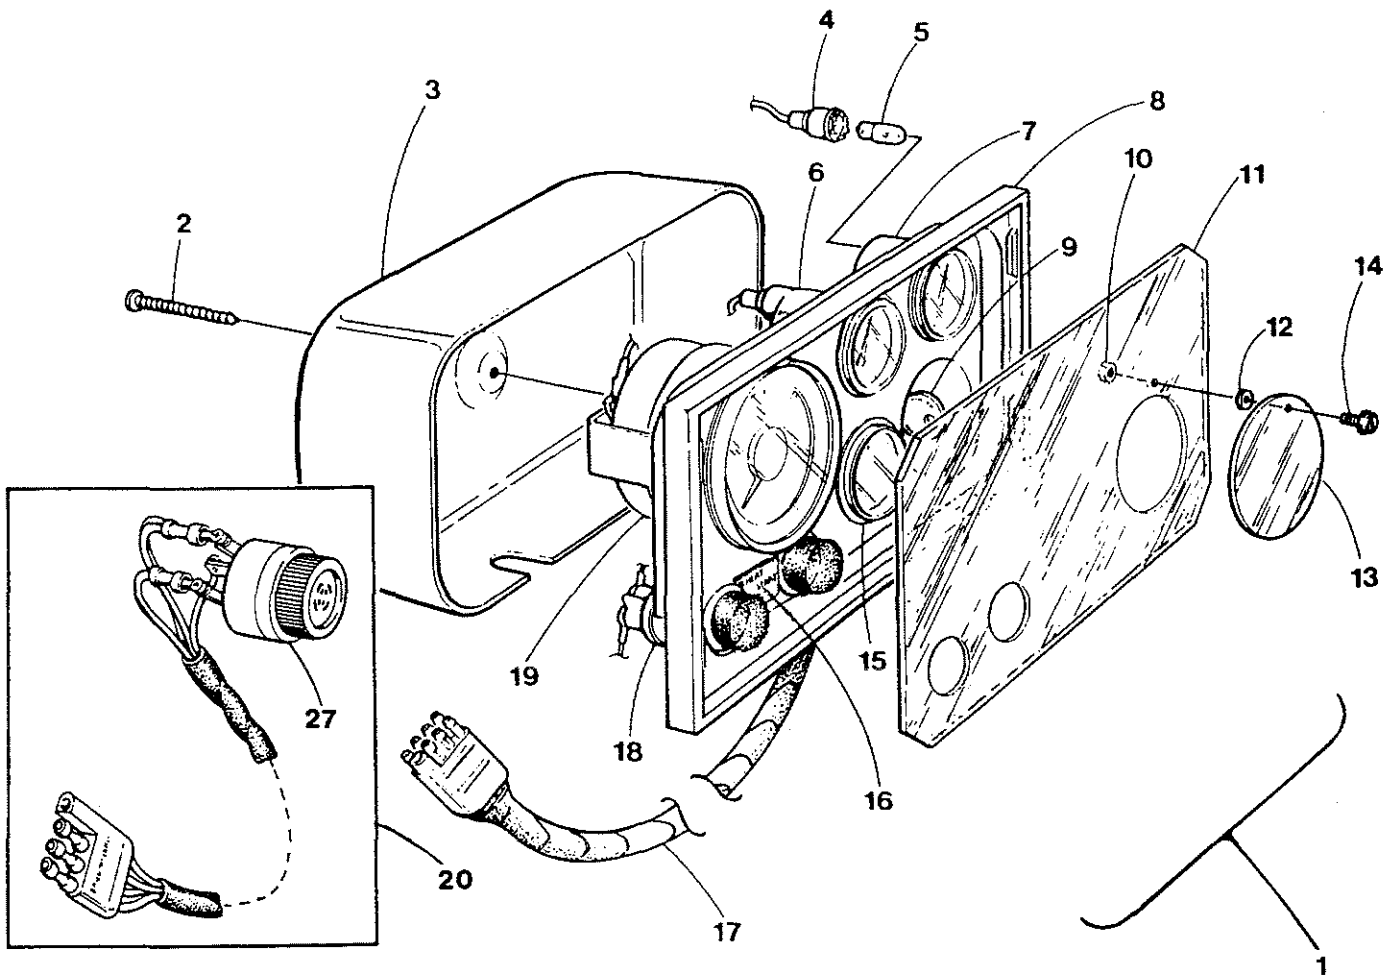

M3-20B Propulsion Instrument Panels

M3-20B Propulsion Instrument Panels

<u>Key #</u>	<u>Part #</u>	<u>Description</u>	<u>Qty</u>
1	200350	Panel, Admiral including Alarm & Senders	1
2	030913	Screw, Slotted Pan Head, 10 x 2 (Stainless Steel)	1
3	030119	Cover, Panel Rear	1
4	035118	Holder, Lamp Wedge Base	3
5	035114	Lamp, Instrument 12VDC Wedge Base	3
6	037601	Meter, Water Temperature	1
7	037603	Meter, Oil Pressure 100 PSI	1
8	033865	Panel, Plate	1
9	033693	Keyswitch, Off-On	1
10	030003	Nut, Nylon Locking 6-32	1
11	033684	Cover, Faceplate	1
12	030002	Spacer, Nylon	1
13	024996	Window, Keyswitch Cover	1
14	030001	Screw, Nylon 6-32 x 1/2 Washer Head	1
15	037605	Voltmeter, 12VDC	1
16	033682	Decal, Switch Identification	1
17	030148	Cable, Panel to Engine 8 Pin	1
18-1	033764	Switch, Pushbutton Start/Preheat	2
18-2	019031	Cap, Switch Cover Replacement	2
19	011917	Meter, Tachometer-Hour	1
20	036829	Assembly, Alarm	1
21	035825	Wire, Power to Meter Lamps	3
22	036844	Diagram, Wiring Engine w/Admiral Panel	1
23	200362	Panel, Captain	1
24	036590	Meter, Tachometer	1
25	036043	Panel, Plate	1
26-1	036479	Switch, Test	1
26-2	036490	Cap, Switch	1
27	013355	Buzzer, Alarm	1
28	030946	Plug, Nylon	1
29-1	024947	Lamp, 12VDC	3
29-2	036483	Holder, Lamp	3
30	036626	Harness, Panel to Engine 4 Pin	1
31	036627	Harness, Panel to Engine 8 Pin	1
32	036477	Assembly, Terminal-Diode	1
33	036544	Spacer, Terminal-Diode Assembly	2
34	036545	Screw, 6-32 x 3/4 Tapping SS	2
35	036467	Diagram, Wiring Engine w/Captain Panel	1
36	036630	Drawing, Template to Install Either Panel	1