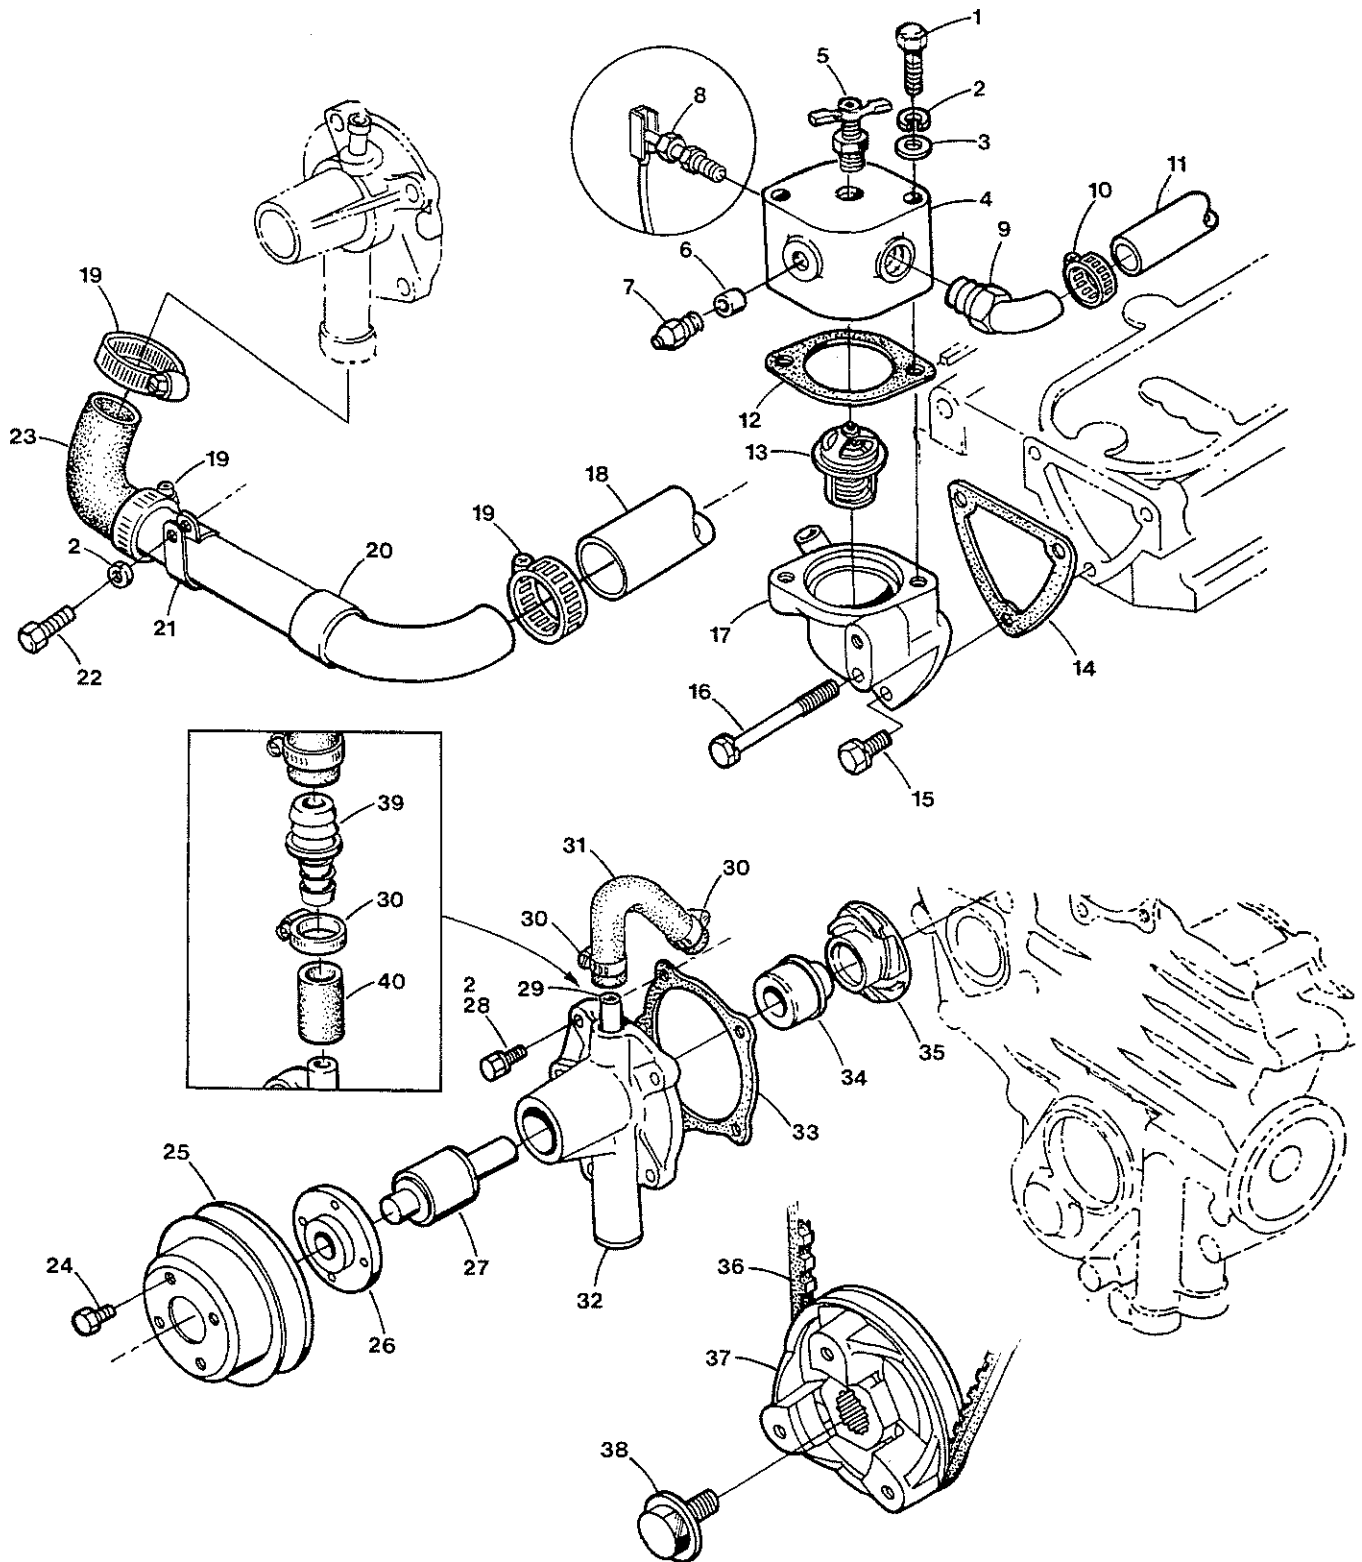

M3-20B Cooling System

M3-20B Cooling System

<u>Key #</u>	<u>Part #</u>	<u>Description</u>	<u>Qty</u>
1	030146	Capscrew, M6 x 55 DIN 931	2
2	031783	Lockwasher, M6 DIN 127	4
3	031784	Washer, M6 DIN 125	2
4	200264	Housing, Thermostat	2
5	011471	Petcock, 1/8 NPT Ext Seat (Brass)	1
6	037453	Bushing	1
7	035109	Sender, Water Temperature	
8	030125	Switch, Water Temperature Alarm (Optional with Admiral Panel)	1
9	302217	Elbow, 1/2 NPT x 5/8 Hose 90	1
10	011341	Clamp, Hose 08	1
11	299823	Hose, Coolant 5/8 ID	1
12	300237	Gasket, Thermostat	1
13	301358	Thermostat, 160F with Bleed	1
14	301333	Gasket, Lower Thermostat Housing	1
15	038500	Capscrew, M6 x 16 JIS w/Lockwasher	2
16-1	030146	Capscrew, M6 x 55 DIN 931	1
16-2	031783	Lockwasher, M6 DIN 127	1
17	302755	Housing, Lower Thermostat	1
18	019059	Hose, 7/8 (Wire Inserted)	1
19	011386	Clamp, Hose 12	2
20	301078	Assembly, Water Tube (Copper)	1
21	301089	Clamp, Support Elbow	1
22	020628	Capscrew, M6 x 25 DIN 933	1
23	030166	Hose, 7/8	1
24	034565	Capscrew, Flange, M6 x 10 JIS	1
25	301329	Pulley, Fresh Water Pump	1
26	200692	Flange, Water Pump Pulley	1
27	200693	Bearing, Ball	1
28	020628	Capscrew, M6 x 25 DIN 933	1
29	200691	Nipple, Water Pump	1
30	024906	Clamp, Hose 04 (Miniature)	1
31	301335	Hose, Thermostat By-Pass	1
32	302756	Pump, Fresh Water	1
33	301340	Gasket, Fresh Water Pump	1
34	200690	Seal, Fresh Water Pump	4
35	301339	Impeller, Water Pump	1
36	301965	Belt, Fan, 35.6 x 0	2
37	200609	Pulley, Crankshaft	1
38	302754	Boit, Crank Pulley	1
39	302391	Adapter, 3/8 to 5/8, Brass (Optional)	2
40	300236	Hose, Water Heater (Optional)	2