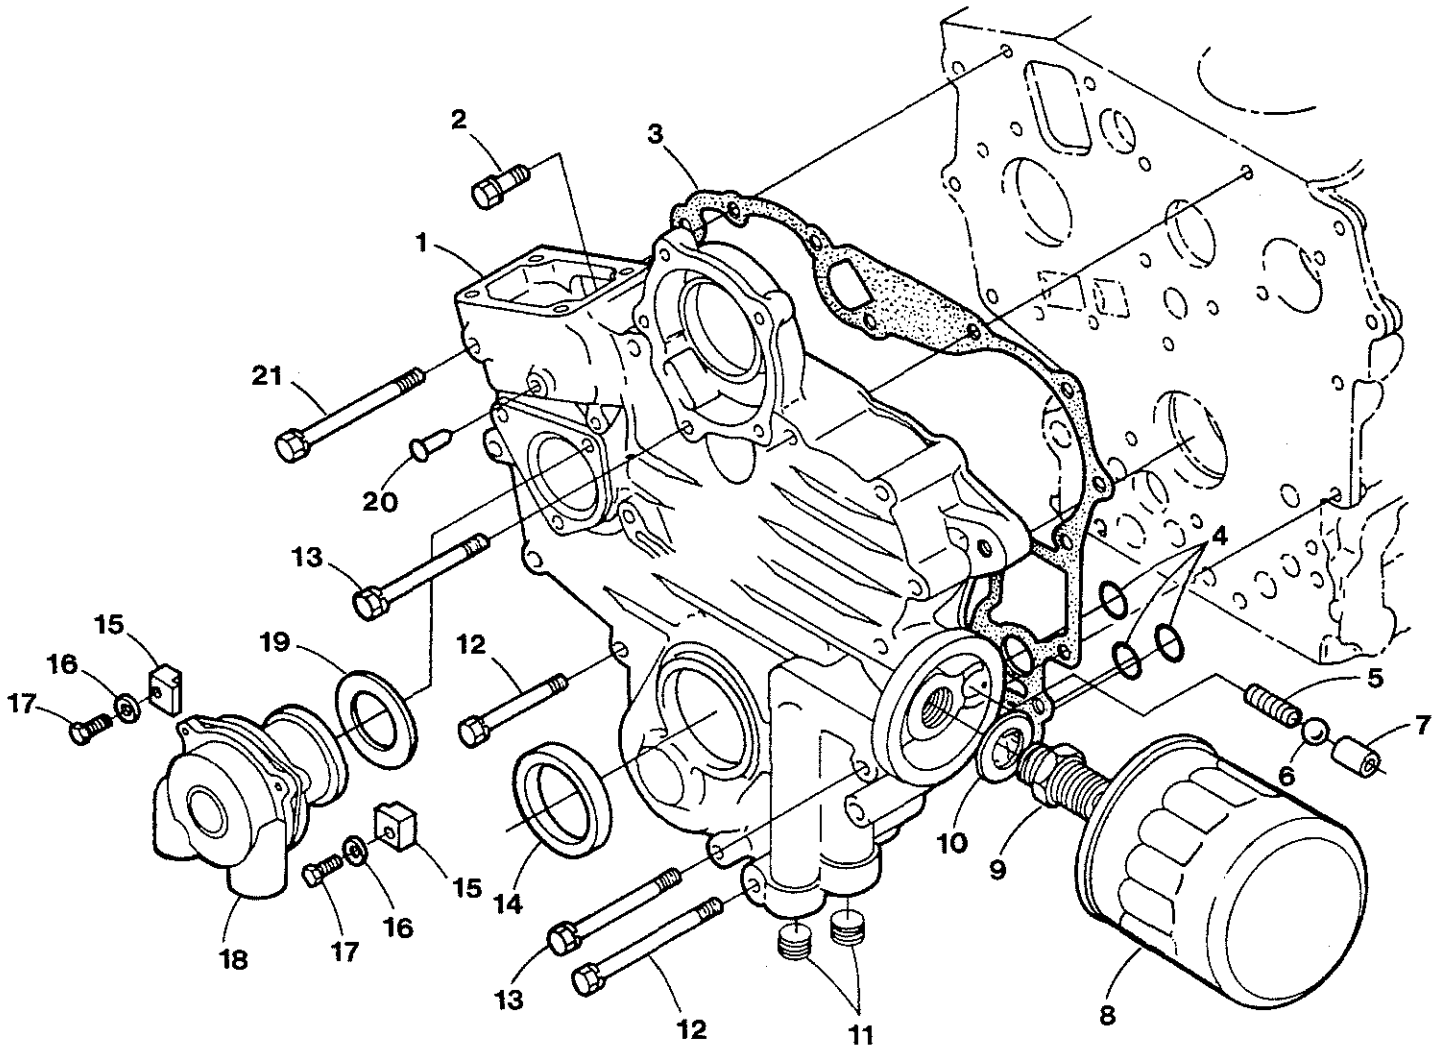

M3-20B Gear Case Assembly

M3-20B Gear Case Assembly

<u>Key #</u>	<u>Part #</u>	<u>Description</u>	<u>Qty</u>
1	302692	Assembly, Gear Case (Includes Key Nos.4, 11 & 20)	1
2	299365	Capscrew, M6 x 18 JIS	1
3	302693	Gasket, Timing Case	1
4	300160	O-Ring	3
5	301554	Spring, Oil Relief Valve	1
6	301556	Ball, Oil Relief Valve	1
7	301555	Seat, Valve Cap, Oil Relief Valve	1
8	302625	Filter, Oil	1
9	301490	Adapter, Oil Filter	1
10	301222	Washer, Oil Adapter Nipple	1
11	302593	Plug	12
12-1	034212	Capscrew, M6 x 75 DIN 931	1
12-2	031783	Lockwasher, M6 DIN 127	1
13	301552	Bolt	3
14	302697	Seal, Oil	1
15	302679	Clamp, Sea Water Pump Mount	2
16	031783	Lockwasher, M6 DIN 127	2
17	020628	Capscrew, M6 x 25 DIN 933	2
18	042175	Pump, Raw Water	1
19	302678	Gasket, Sea Water Pump Mount	1
20	301551	Pin, Start Spring	1
21-1	039248	Capscrew, M6 x 70 DIN 931	1
21-2	031783	Lockwasher, M6 DIN 127	1