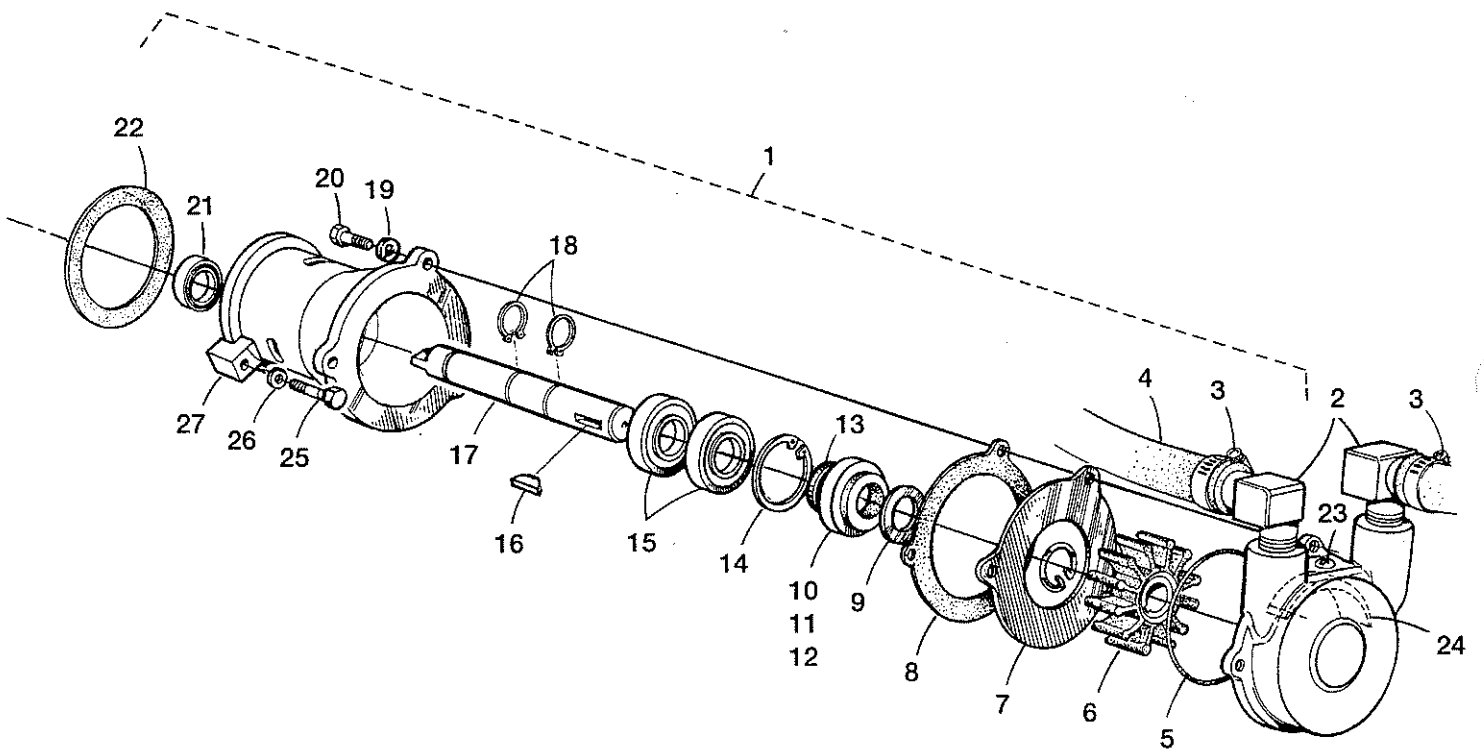

M3-20B Raw Water Pump

M3-20B Raw Water Pump

<u>Key #</u>	<u>Part #</u>	<u>Description</u>	<u>Qty</u>
1	042175	Raw Water Pump (Includes Key No's 6 thru 26)	1
2	302217	Elbow, 1/2 NPT x 5/8 Hose 90	2
3	011341	Clamp, Hose 08	2
4	299823	Hose, 5/8 (21 Inches Required)	1
5	302877	O-Ring	1
6	302875	Impeller, Pump	1
7	302878	Plate, Pump End	1
8	302879	Gasket, Pump	1
9	302876	Washer, Flat	1
10	302885	Assembly, Seal & Seat	1
11	302880	Seat, Seal	1
12	302881	Seal, Water Pump	1
13	302866	Slinger, Pump	1
14	018146	Ring, Internal Retaining	1
15	302884	Bearing, Ball	2
16	302874	Key, Woodruff #61	1
17	200536	Shaft, Water Pump	1
18	018145	Ring, External Retaining	3
19	032183	Lockwasher, 1/4-20	3
20	018143	Capscrew, Impeller Cover	3
21	303172	Seal, Pump	1
22	302678	Gasket, Raw Water Pump Mount	1
23	302871	Screw, Cam	1
24	302872	Cam, Pump	1
25	020628	Capscrew, M6 x 25 DIN 933	2
26	031783	Lockwasher, M6 DIN 127	2
27	302679	Clamp, Raw Water Pump Mount	2