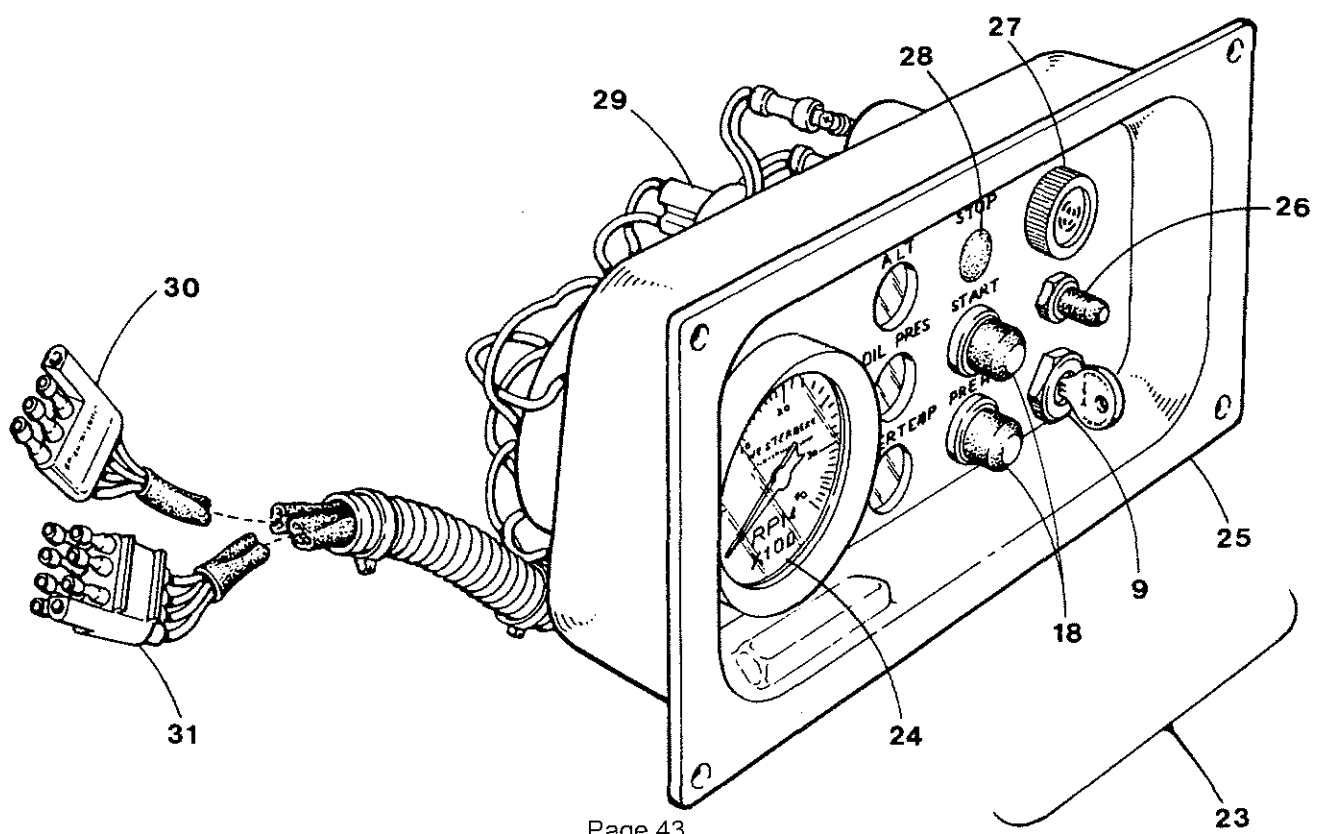

M3-20B Propulsion Instrument Panels

M3-20B Propulsion Instrument Panels

<u>Key #</u>	<u>Part #</u>	<u>Description</u>	<u>Qty</u>
1	200350	Panel, Admiral including Alarm & Senders	1
2	030913	Screw, Slotted Pan Head, 10 x 2 (Stainless Steel)	1
3	030119	Cover, Panel Rear	1
4	035118	Holder, Lamp Wedge Base	3
5	035114	Lamp, Instrument 12VDC Wedge Base	3
6	037601	Meter, Water Temperature	1
7	037603	Meter, Oil Pressure 100 PSI	1
8	033865	Panel, Plate	1
9	033693	Keyswitch, Off-On	1
10	030003	Nut, Nylon Locking 6-32	1
11	033684	Cover, Faceplate	1
12	030002	Spacer, Nylon	1
13	024996	Window, Keyswitch Cover	1
14	030001	Screw, Nylon 6-32 x 1/2 Washer Head	1
15	037605	Voltmeter, 12VDC	1
16	033682	Decal, Switch Identification	1
17	030148	Cable, Panel to Engine 8 Pin	1
18-1	033764	Switch, Pushbutton Start/Preheat	2
18-2	019031	Cap, Switch Cover Replacement	2
19	011917	Meter, Tachometer-Hour	1
20	036829	Assembly, Alarm	1
21	035825	Wire, Power to Meter Lamps	3
22	036844	Diagram, Wiring Engine w/Admiral Panel	1
23	200362	Panel, Captain	1
24	036590	Meter, Tachometer	1
25	036043	Panel, Plate	1
26-1	036479	Switch, Test	1
26-2	036490	Cap, Switch	1
27	013355	Buzzer, Alarm	1
28	030946	Plug, Nylon	1
29-1	024947	Lamp, 12VDC	3
29-2	036483	Holder, Lamp	3
30	036626	Harness, Panel to Engine 4 Pin	1
31	036627	Harness, Panel to Engine 8 Pin	1
32	036477	Assembly, Terminal-Diode	1
33	036544	Spacer, Terminal-Diode Assembly	2
34	036545	Screw, 6-32 x 3/4 Tapping SS	2
35	036467	Diagram, Wiring Engine w/Captain Panel	1
36	036630	Drawing, Template to Install Either Panel	1