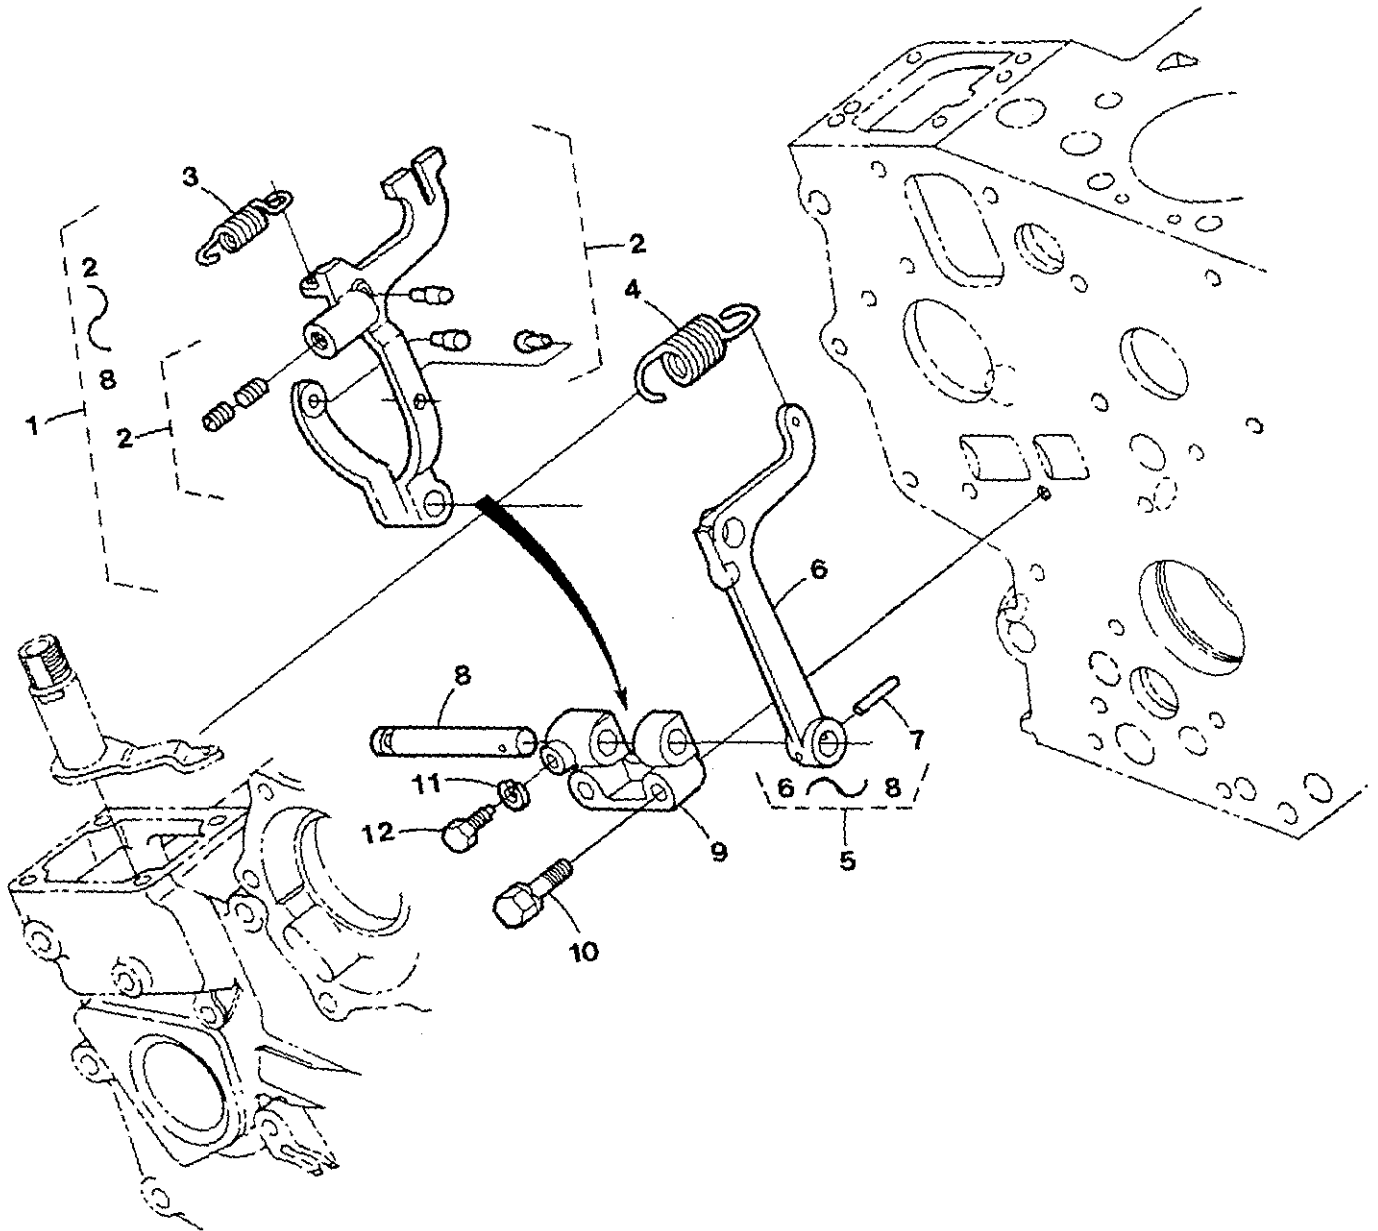

M3-20B Governor Assembly

M3-20B Governor Assembly

<u>Key #</u>	<u>Part #</u>	<u>Description</u>	<u>Qty</u>
1	200570	Assembly, Governor Lever	1
2	200569	Assembly, Fork Lever	1
3	301301	Spring, Start	1
4	302747	Spring, Governor	1
5	301324	Assembly, Fork Lever	1
6	301586	Lever, Fork	1
7	301588	Pin, Spring	1
8	301587	Shaft, Fork Lever	1
9	301589	Holder, Fork Lever	1
10	301590	Capscrew, M6 x 35 JIS 7 w/Lockwasher	2
11	031780	Lockwasher, M5 DIN 127	1
12	200565	Bolt, Governor	1