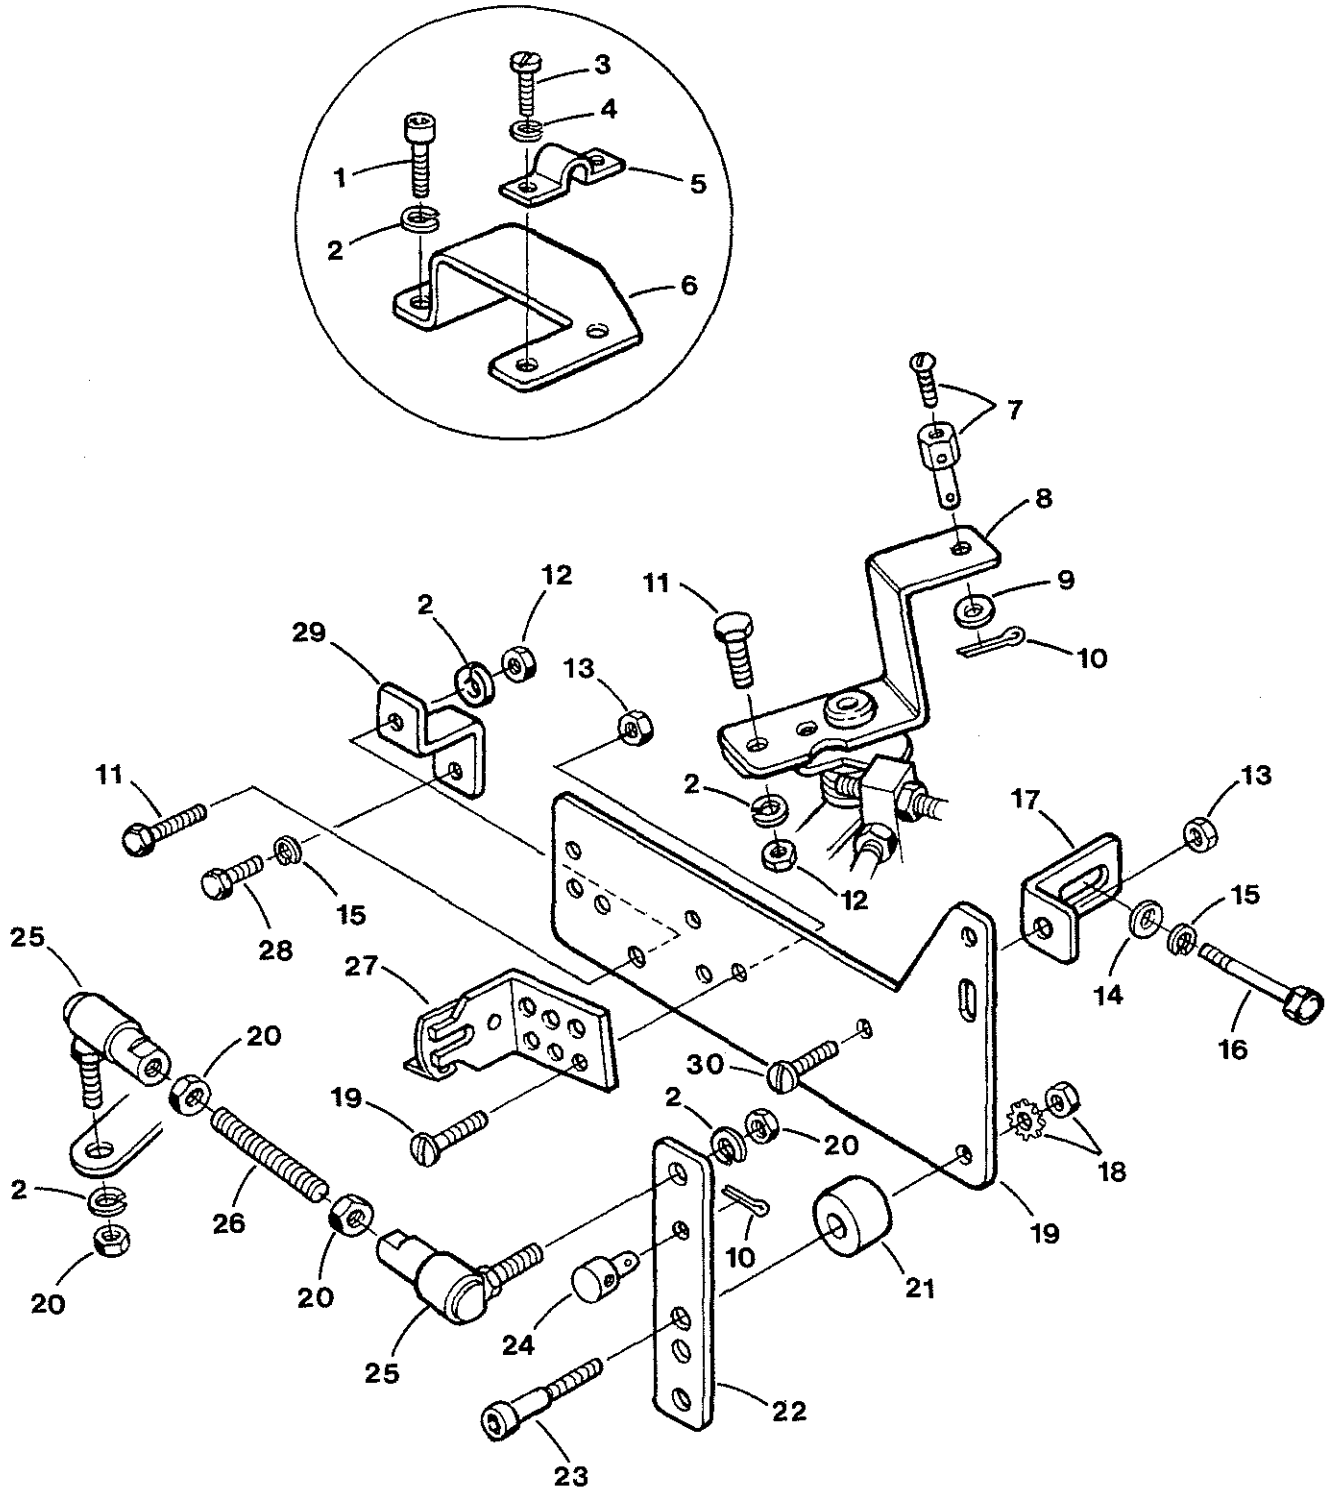

M3-20B Throttle Assembly

M3-20B Throttle Assembly

<u>Key #</u>	<u>Part #</u>	<u>Description</u>	<u>Qty</u>
1	017498	Capscrew, Socket Head 1/4 NC x 3/4	2
2	031752	Lockwasher, Split 1/4 (Steel)	4
3	031872	Screw, Binding Head, 10-32 x 1/2 (Stainless Steel)	6
4	031849	Lockwasher, Split 10 (Stainless Steel)	2
5	299653	Clamp, Cable	1
6	303182	Bracket, Stop Cable	1
7	299864	Pivot, Stop Lever	1
8	303040	Lever, Stop Extension	1
9	031784	Washer, M6 DIN 125	1
10	011796	Pin, Cotter, 1/16 x 1/2	2
11	031502	Capscrew, 1/4 NC x 5/8	1
12	031750	Nut, Hex, 1/4 - 20	3
13	200125	Nut, Hex, 10-32 KEPS	3
14	031753	Washer, Flat 1/4 (Steel)	1
15	031783	Lockwasher, M6 DIN 127	1
16	034212	Capscrew, M6 x 75 DIN 931	1
17	300979	Support, Throttle Bracket	1
18	031904	Nut, Hex 10-24 KEPS (Stainless Steel)	1
19	302635	Bracket, Throttle	1
20	031754	Nut, Hex, 1/4 - 28 NF (Steel)	4
21	300090	Spacer	1
22	300826	Lever, Throttle	1
23	231452	Screw, Shoulder, 1/4 x 5/8 10-24	1
24	299019	Pivot, Throttle Cable	1
25	299767	Balljoint, 1/4 NF	2
26	300978	Rod, Threaded, 1/4 - 28 NF 1-5/8 LG	1
27	298630	Clip, Cable	1
28	018804	Capscrew, M6 x 20 DIN 933	1
29	302636	Support, Throttle Bracket	1
30	031872	Screw, Binding Head, 10-32 x 1/2 (Stainless Steel)	3