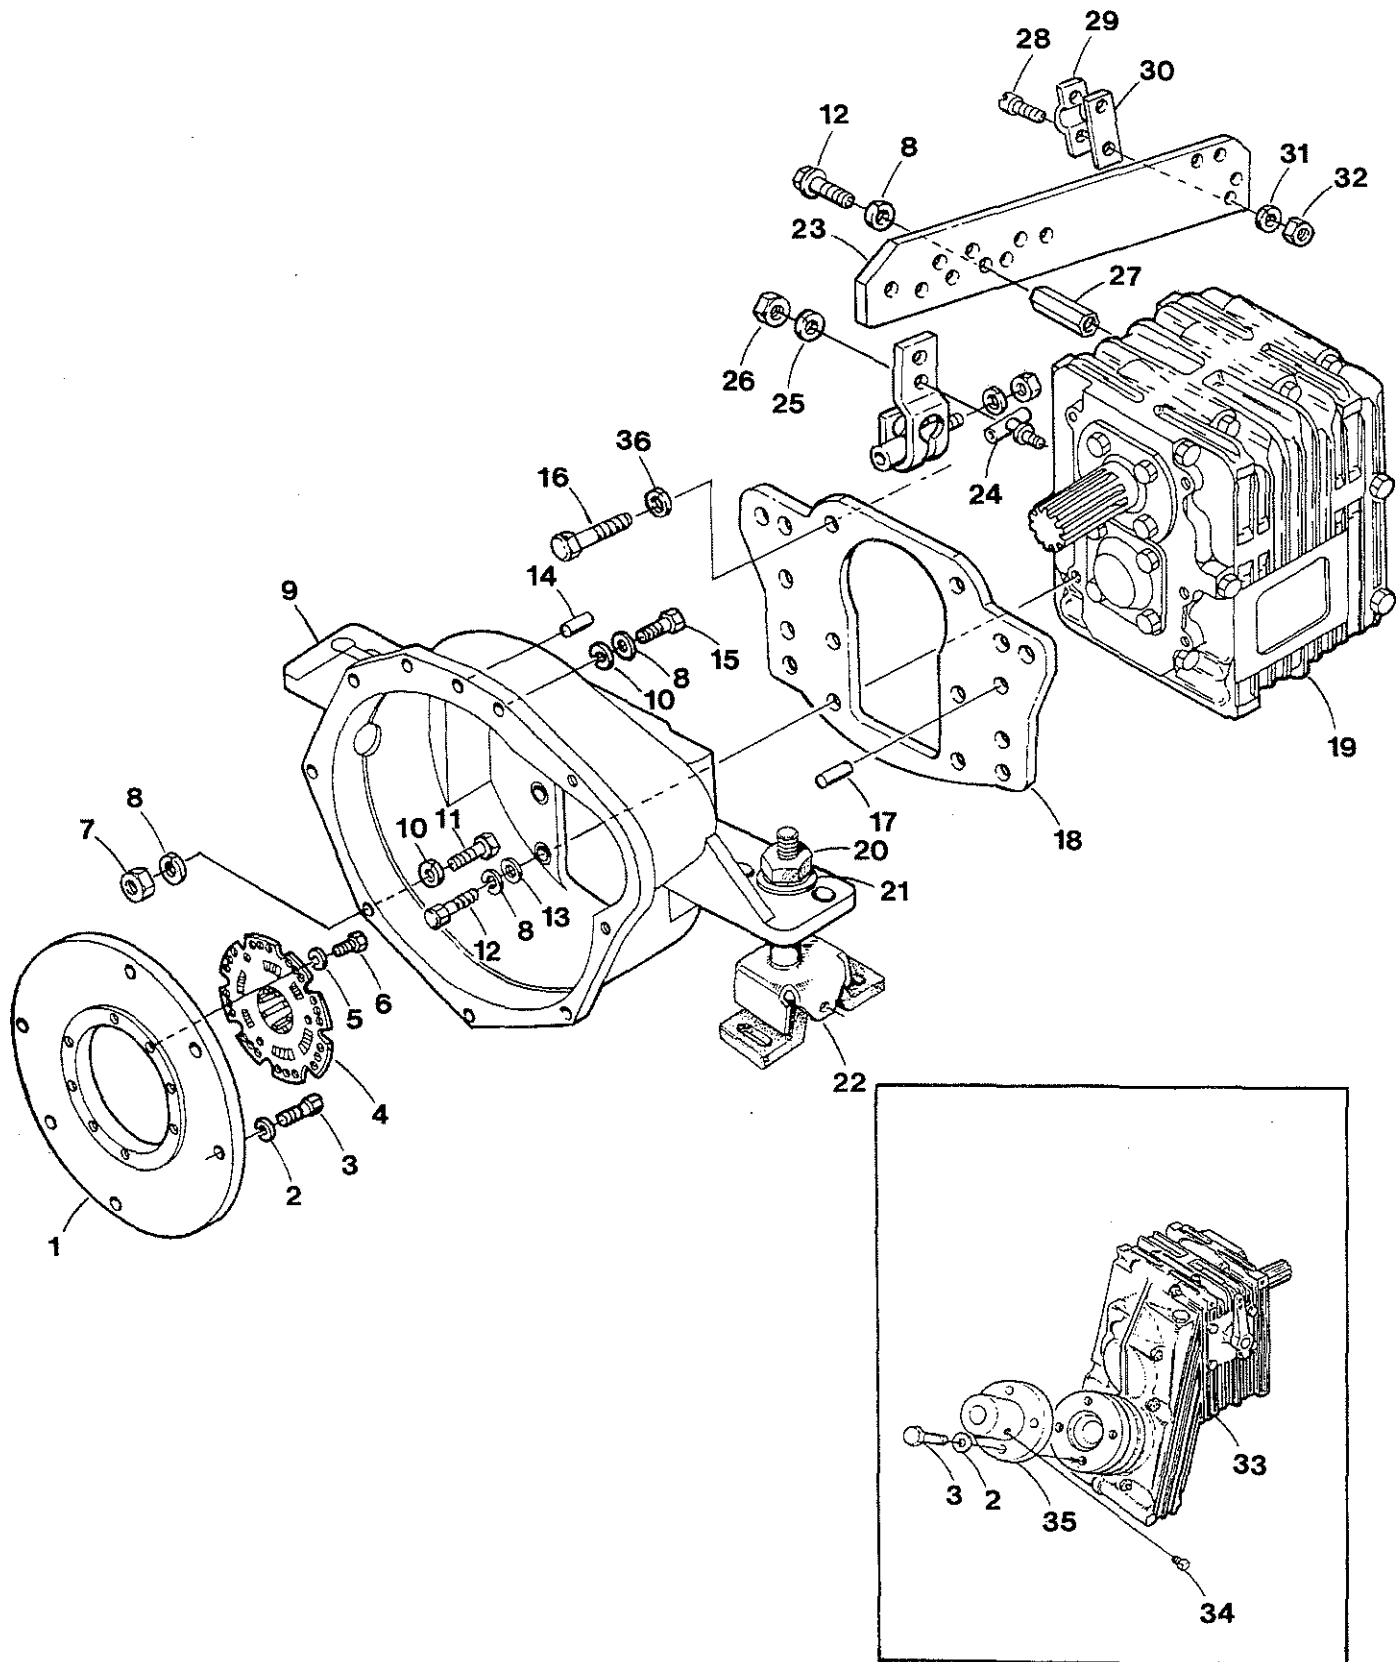

M3-20B Bell Housing and Transmission

M3-20B Bell Housing and Transmission

<u>Key #</u>	<u>Part #</u>	<u>Description</u>	<u>Qty</u>
1	301914	Adapter, Damper to Flywheel	1
2	019262	Lockwasher, M10 DIN 127	8
3	013629	Capscrew, M10 x 25 DIN 933	12
4	299156	Damper, HBW-5	1
5	031780	Lockwasher, M5 DIN 127	8
6	298458	Capscrew, M5 x 12 DIN 912 6R 12.9	8
7	018242	Nut, Hex M8 DIN 934	2
8	031786	Lockwasher, M8 DIN 127	6
9	200367	Housing, Flywheel	1
10	031787	Washer, M8 DIN 125	6
11	013619	Capscrew, M8 x 30 DIN 933	1
12	013630	Capscrew, M8 x 25 DIN 933	7
13	031759	Washer, Flat 5/16 SAE (Steel)	6
14	301037	Dowel, 8MM x 16MM	1
15	298539	Capscrew, M8 x 28 DIN 933	4
16-1	020650	Capscrew, M8 x 18 DIN 933	6
16-2	018813	Capscrew, M10 x 20 DIN 933 (V-Drive)	6
17	019039	Dowel, 3/8 x 3/4	2
18-1	200333	Plate, HBW Transmission Adapter	1
18-2	200371	Adapter, HBW 150V	1
19-1	300115	Transmission, 2:1 HBW 50	1
19-2	300261	Transmission, 1.5:1 HBW 100	1
19-3	299942	Transmission, 2.1:1 HBW 150V	1
20	040966	Nut, Jam M16 Self-Locking	2
21	031828	Washer, Flat 5/8 SAE (Steel)	2
22	040510	Isolator, Marine 75-130 LB.	2
23	032161	Bracket, Shift, HBW Rear Entry	1
24	033482	Balljoint, 1/4 NF Male 10-32 FEM	1
25	031752	Lockwasher, 1/4 Split MED (Steel)	1
26	031754	Nut, Hex, 1/4-28 NF (Steel)	1
27	030756	Nut, Pillar, M8 x 1.25 x 1-11/16 Lg.	2
28	031873	Screw, Binding Head, 10-5/8 (Stainless Steel)	2
29	013325	Clamp, Cable	1
30	013870	Shim, Cable Clamp Bottom	1
31	031849	Lockwasher, 10 Split (Stainless Steel)	5
32	031847	Nut, Hex, 10-32 Machine (Stainless Steel)	5
33-1	031249	Gear, V-Drive 1.8:1	1
33-2	030048	Gear, V-Drive 2.1:1	1
33-3	031250	Gear, V-Drive 3:1	1
34-1	023651	Setscrew, Coupling 3/8 NC x 3/4	2
34-2	023652	Setscrew, Coupling 3/8 NC x 1	2
35-1	023706	Coupling, 0.75 Bore	1
35-2	023707	Coupling, 0.875 Bore	1
35-3	023708	Coupling, 1.0 Bore	1
35-4	023709	Coupling, 1.125 Bore	1
35-5	023710	Coupling, 1.25 Bore	1
35-6	023711	Coupling, 1.375 Bore	1
35-7	023712	Coupling, 1.5 Bore	1
36-1	031786	Lockwasher, M8 DIN 127	6
36-2	019262	Lockwasher, M10 DIN 127 (V-Drive)	6