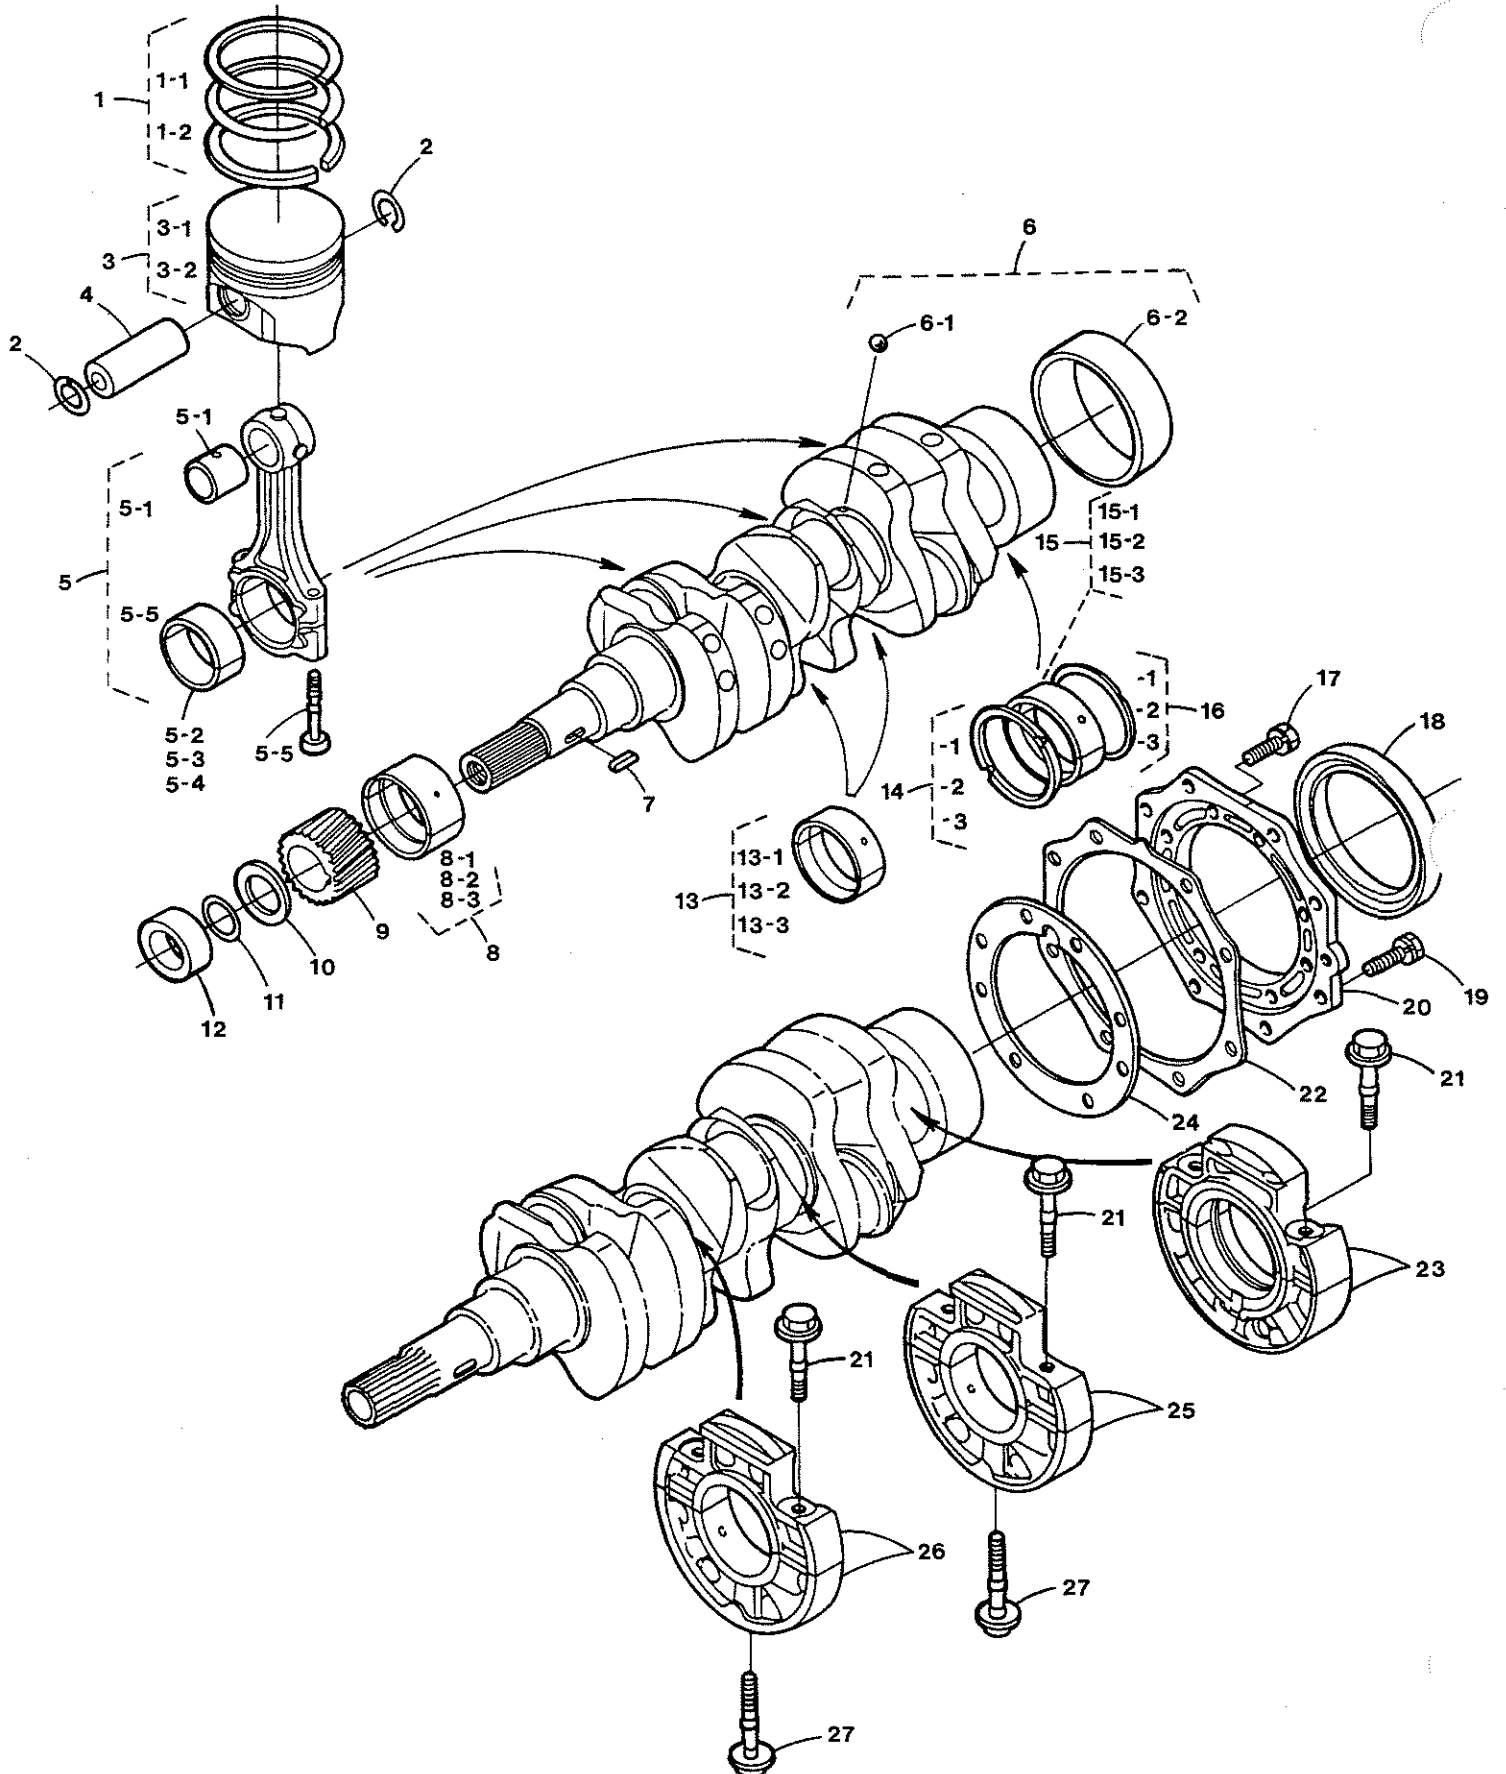

M3-20B Piston, Crankshaft and Main Bearings

M3-20B Piston, Crankshaft and Main Bearings

<u>Key #</u>	<u>Part #</u>	<u>Description</u>	<u>Qty</u>
1		Piston Ring Set (Includes 1-1 or 1-2)	3
1-1	200598	Assembly, Piston Ring, Standard	3
1-2	200581	Assembly, Piston Ring, .25	3
2	299490	Cir-clip, Piston Pin	6
3		Piston (Includes Key No. 3-1 or 3-2)	3
3-1	200582	Piston, Standard	3
3-2	200584	Piston, .25	3
4	200583	Pin, Piston	3
5	200586	Assembly, Connecting Rod (Includes Key No. 5-1 or 5-2)	3
5-1	200585	Bushing, Connecting Rod	3
5-2	200587	Bearing, Connecting Rod Set, Standard	3
5-3	301639	Bearing, Connecting Rod Set, .2 MM	3
5-4	301640	Bearing, Connecting Rod Set, .4 MM	3
5-5	302726	Bolt, Connecting Rod	6
6	200610	Assembly, Crankshaft (Includes Key Nos. 6-1 & 6-2)	1
6-1	200563	Ball	3
6-2	300813	Bushing, Crankshaft	1
7	299549	Key, Feather	1
8		Bearing, Crankshaft (Includes Key No. 8-1, 8-2 or 8-3)	1
8-1	301282	Bearing, Main Standard	1
8-2	301641	Bearing, Main, 0.2MM	1
8-3	301642	Bearing, Main, 0.4MM	1
9	301281	Gear, Crankshaft	1
10	302731	Slinger, Oil	1
11	301289	O-Ring	1
12	301287	Collar, Crankshaft	1
13		Bearing, Crankshaft (Includes Key No. 13-1, 13-2 or 13-3)	1
13-1	200605	Bearing, Crankshaft, Standard	2
13-2	301645	Bearing, Crankshaft, .2MM	2
13-3	301646	Bearing, Crankshaft, .4MM	2
14		Thrustwasher (Includes Key No. 14-1, 14-2 or 14-3)	1
14-1	299503	Thrustwasher, Standard	2
14-2	301649	Thrustwasher, .2MM	2
14-3	301650	Thrustwasher, .4MM	2
15		Bearing, Crankshaft (Includes Key No. 15-1, 15-2 or 15-3)	1
15-1	200604	Bearing, Crankshaft, Standard	1
15-2	300754	Bearing, Crankshaft, .2	1
15-3	300755	Bearing, Crankshaft, .4	1
16		Thrustwasher (Includes Key No. 16-1, 16-2 or 16-3)	1
16-1	299502	Thrustwasher, Standard	2
16-2	301647	Thrustwasher, .2MM	2
16-3	301648	Thrustwasher, .4MM	2
17	018804	Capscrew, M6 x 20 DIN 933	8
18	301231	Seal, Oil	1
19		Bolt	8
20	301228	Cover, Bearing Case	1
21	302698	Bolt, Bearing Case	6
22	301229	Gasket, Oil Seal Flange Rear	1
23	200578	Assembly, Main Bearing Case	1
24	301227	Gasket, Oil Seal Flange Rear	1
25	200600	Assembly, Main Bearing Case	1
26	200577	Assembly, Main Bearing Case	1
27	301235	Bolt, Bearing Case	2