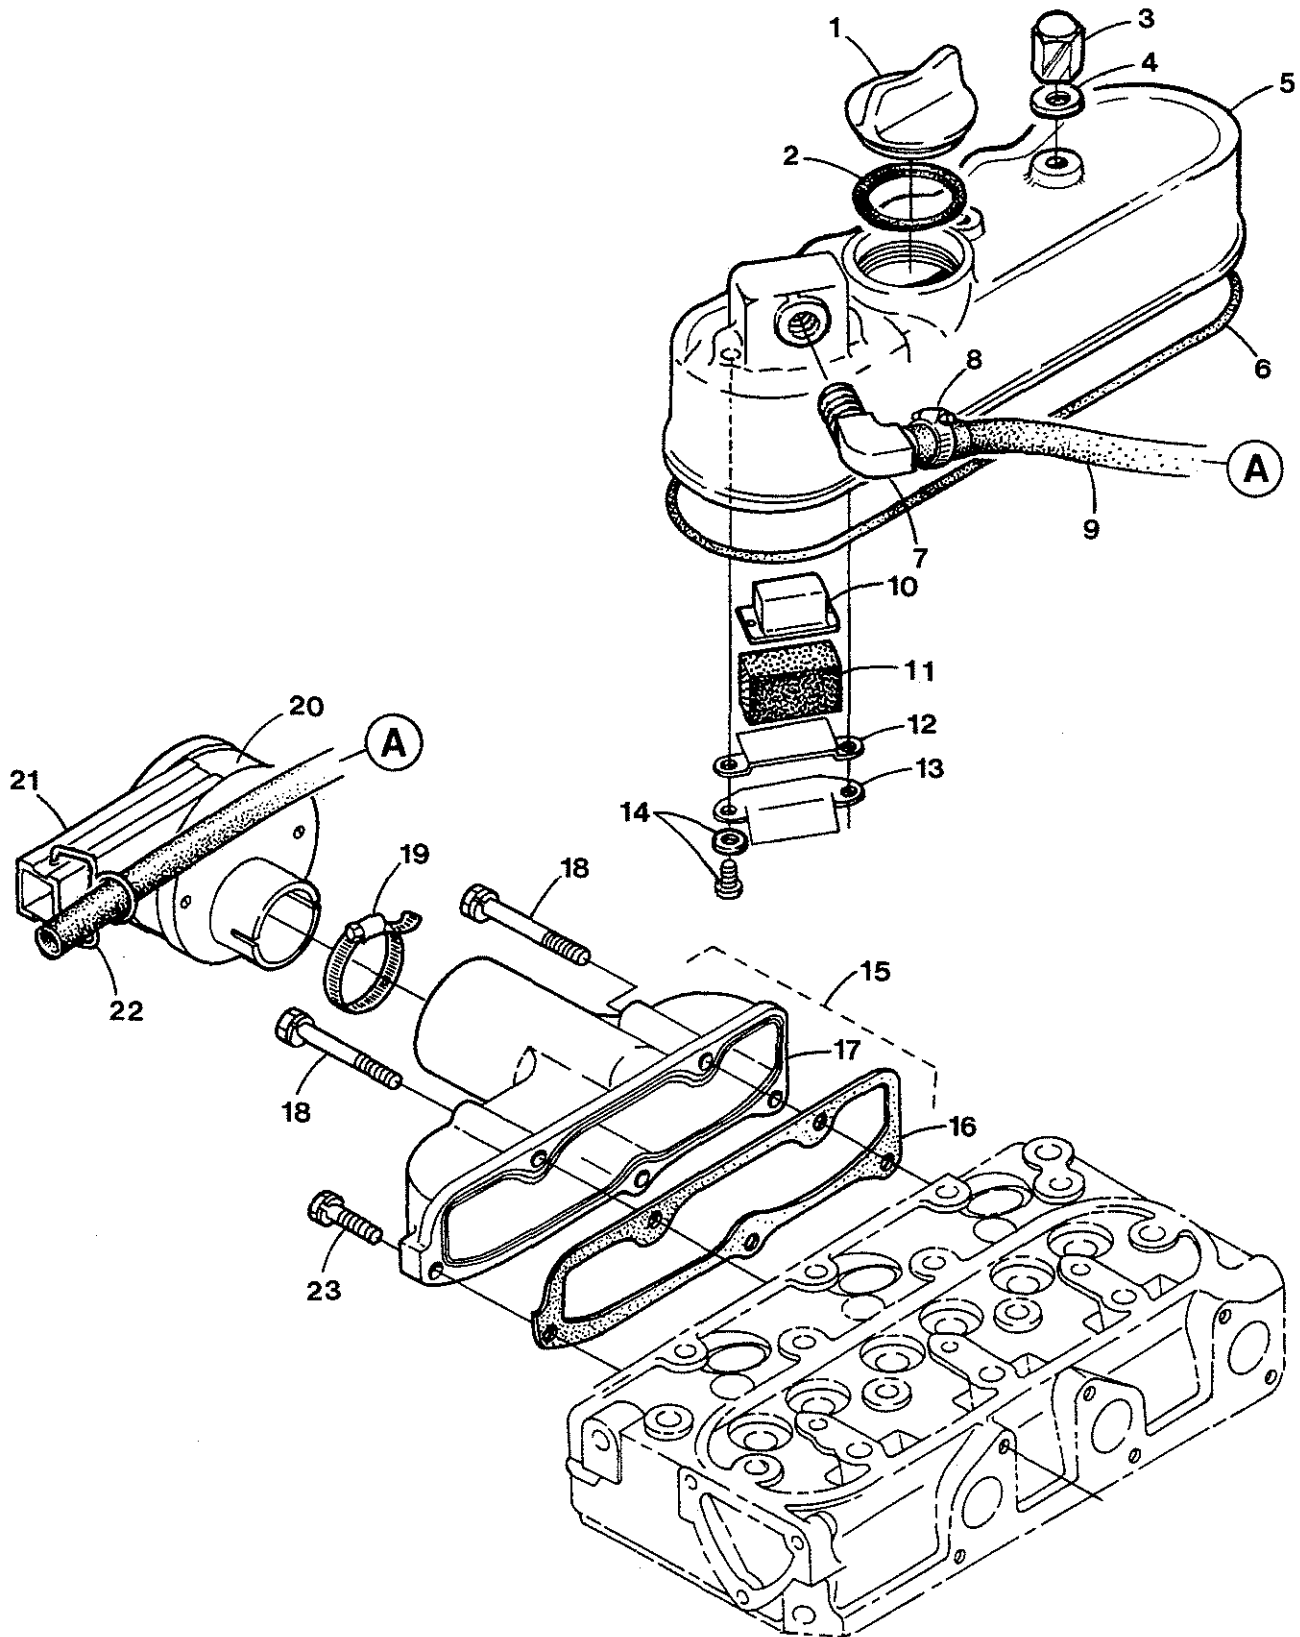

M3-20B Cylinder Head Cover and Air Intake

M3-20B Cylinder Head Cover and Air Intake

<u>Key #</u>	<u>Part #</u>	<u>Description</u>	<u>Qty</u>
1	302707	Cap, Oil Filler	1
2	298740	O-Ring	1
3	200566	Nut, Cap	3
4	301241	Gasket, Rocker Cover Stud	1
5	200601	Cover, Rocker	1
6	200602	Gasket, Rocker Cover	1
7	300977	Elbow, Male 1/8 NPT x 1/4 Tube	1
8	024906	Clamp, Hose	2
9	301560	Hose, Breather	1
10	301558	Plate, Breather Element	1
11	301237	Element, Breather	1
12	301557	Plate, Breather Element	1
13	301559	Oil Shield, Breather	1
14	301399	Screw, M5 x 10 w/lockwasher	2
15	200694	Assembly, Inlet Manifold (Includes Key Nos. 16 & 17)	1
16	302770	Gasket, Inlet Manifold	1
17	302769	Manifold, Inlet	1
18	035789	Capscrew, M6 x 45 JIS w/Lockwasher	1
19	021878	Clamp, Hose 20	1
20	300429	Element, Air Filter	1
21	301926	Silencer, Intake	1
22	300983	Clip, Spring-Breather Hose	1
23	299365	Capscrew, M6 x 18 JIS	2