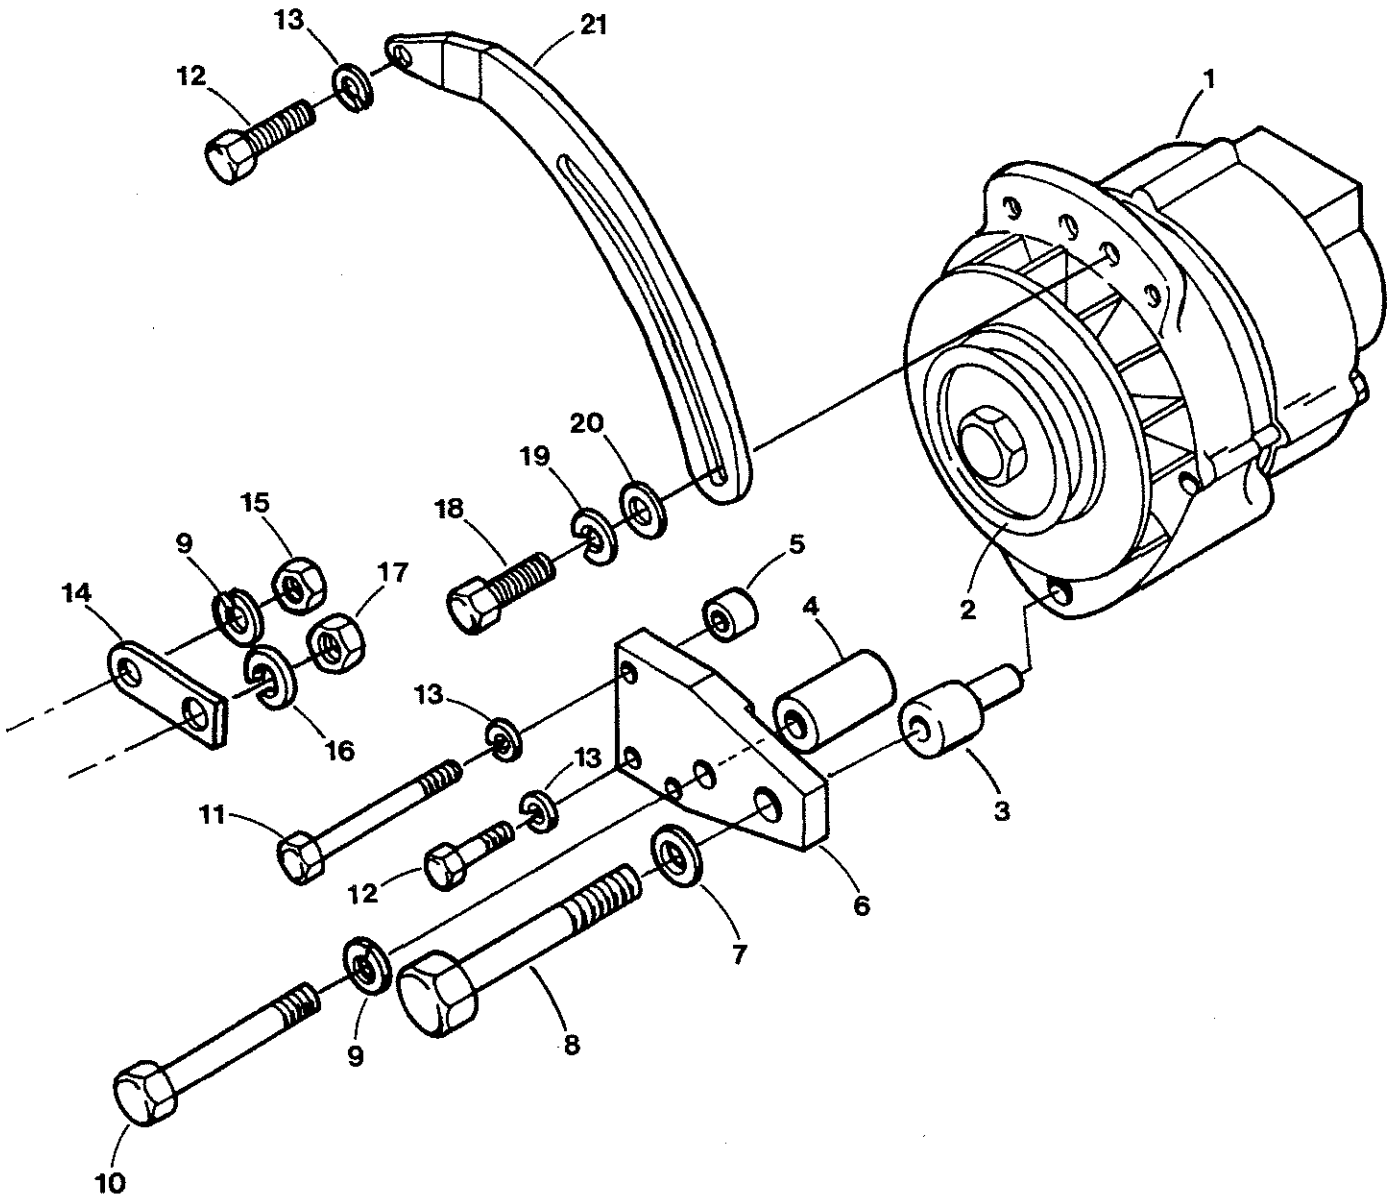

M3-20B Alternator Assembly

M3-20B Alternator Assembly

<u>Key #</u>	<u>Part #</u>	<u>Description</u>	<u>Qty</u>
1	042848	Alternator, 12VDC	1
	300746	Alternator, 72 AMP (Optional)	1
2	011548	Pulley, Alternator	1
3	042835	Spacer, Alternator	1
4	303126	Spacer	1
5	303127	Spacer	2
6	303125	Bracket, Alternator	1
7	031765	Washer, Flat 3/8 (Steel)	1
8	031613	Capscrew, 3/8 NC x 3	1
9	031786	Lockwasher, M8 DIN 127	3
10	303148	Capscrew, M8 x 70 DIN 933	1
11	039248	Capscrew, M6 x 70 DIN 931	1
12	017012	Capscrew, M6 x 16 DIN 933	2
13	031783	Lockwasher, M6 DIN 127	3
14	303128	Support, Alternator	1
15	031847	Nut, Hex 10-32 Machine (Stainless Steel)	2
16	031764	Lockwasher, Split 3/8 (Steel)	1
17	031762	Nut, Hex 3/8-16 NC (Steel)	1
18	031553	Capscrew, 5/16 NC x 3/4	1
19	031758	Lockwasher, Split 5/16 (Steel)	3
20	033381	Washer, Flat	1
21	303124	Strap, Alternator Adjusting	1