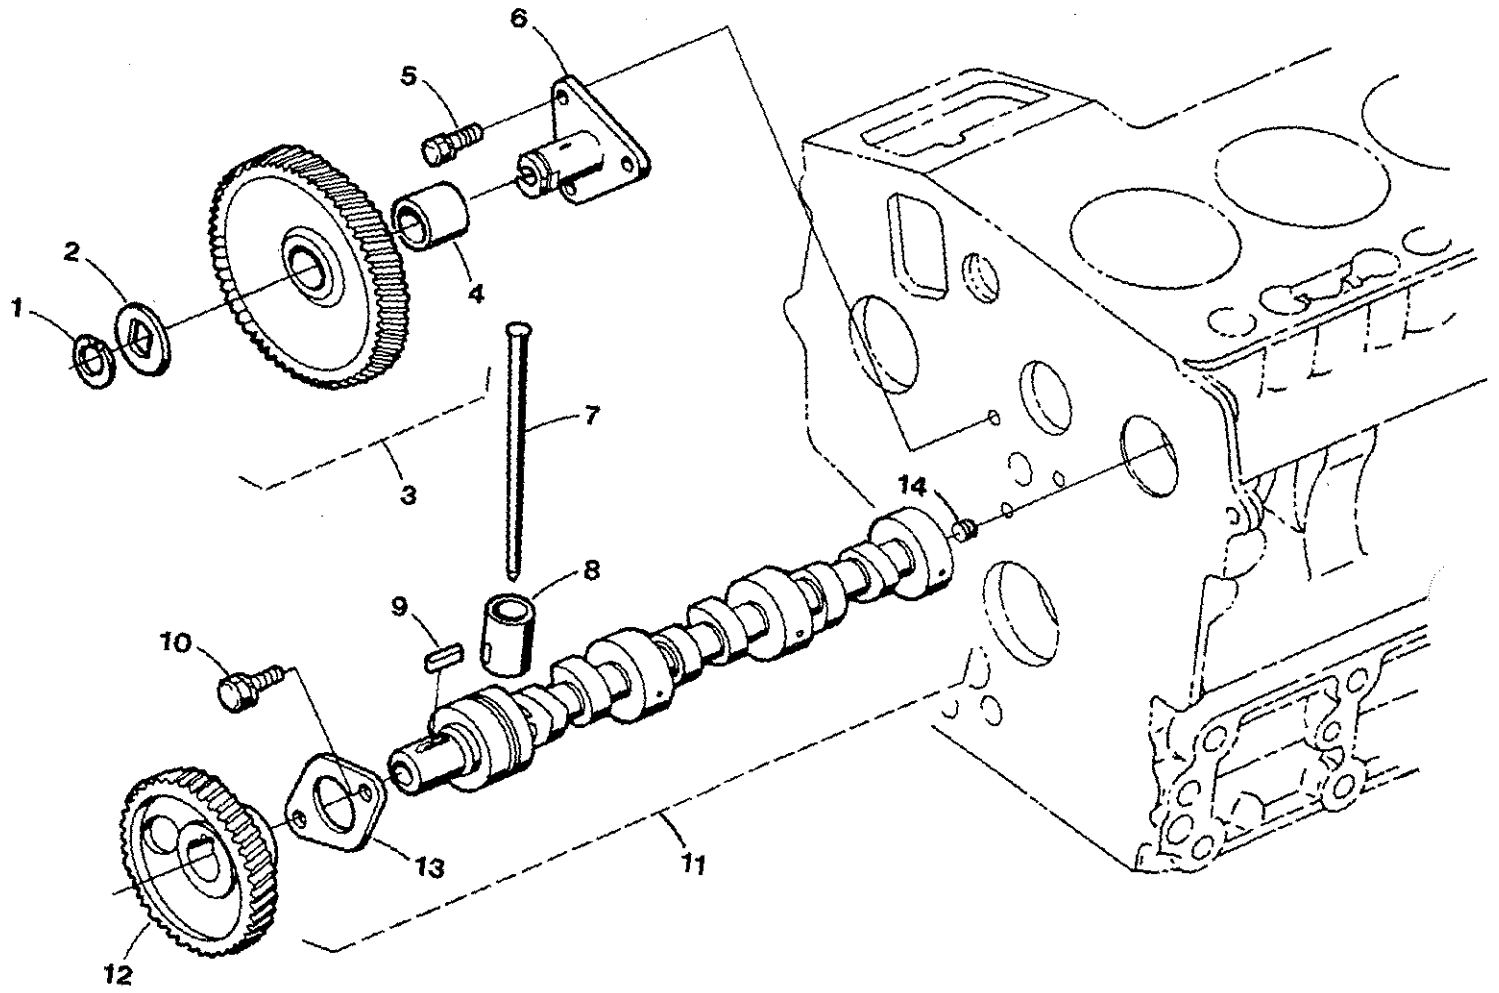

M3-20B Camshaft Assembly

M3-20B Camshaft Assembly

<u>Key #</u>	<u>Part #</u>	<u>Description</u>	<u>Qty</u>
1	302718	Ring, Retaining	1
2	302717	Collar, Idler Gear	1
3	302714	Assembly, Idler Gear	1
4	200568	Bushing, Idler Gear	1
5	035799	Capscrew, M 6 x 14 JIS w/Lockwasher	3
6	302719	Shaft, Idler Gear	1
7	200579	Pushrod	6
8	301261	Tappet	6
9	301568	Key, Feather	1
10	035785	Capscrew, M 6 x 12 JIS w/Lockwasher	2
11	200611	Assembly, Camshaft	1
12	200612	Gear, Camshaft	1
13	301569	Stopper, Camshaft	1
14	301713	Set Screw	1