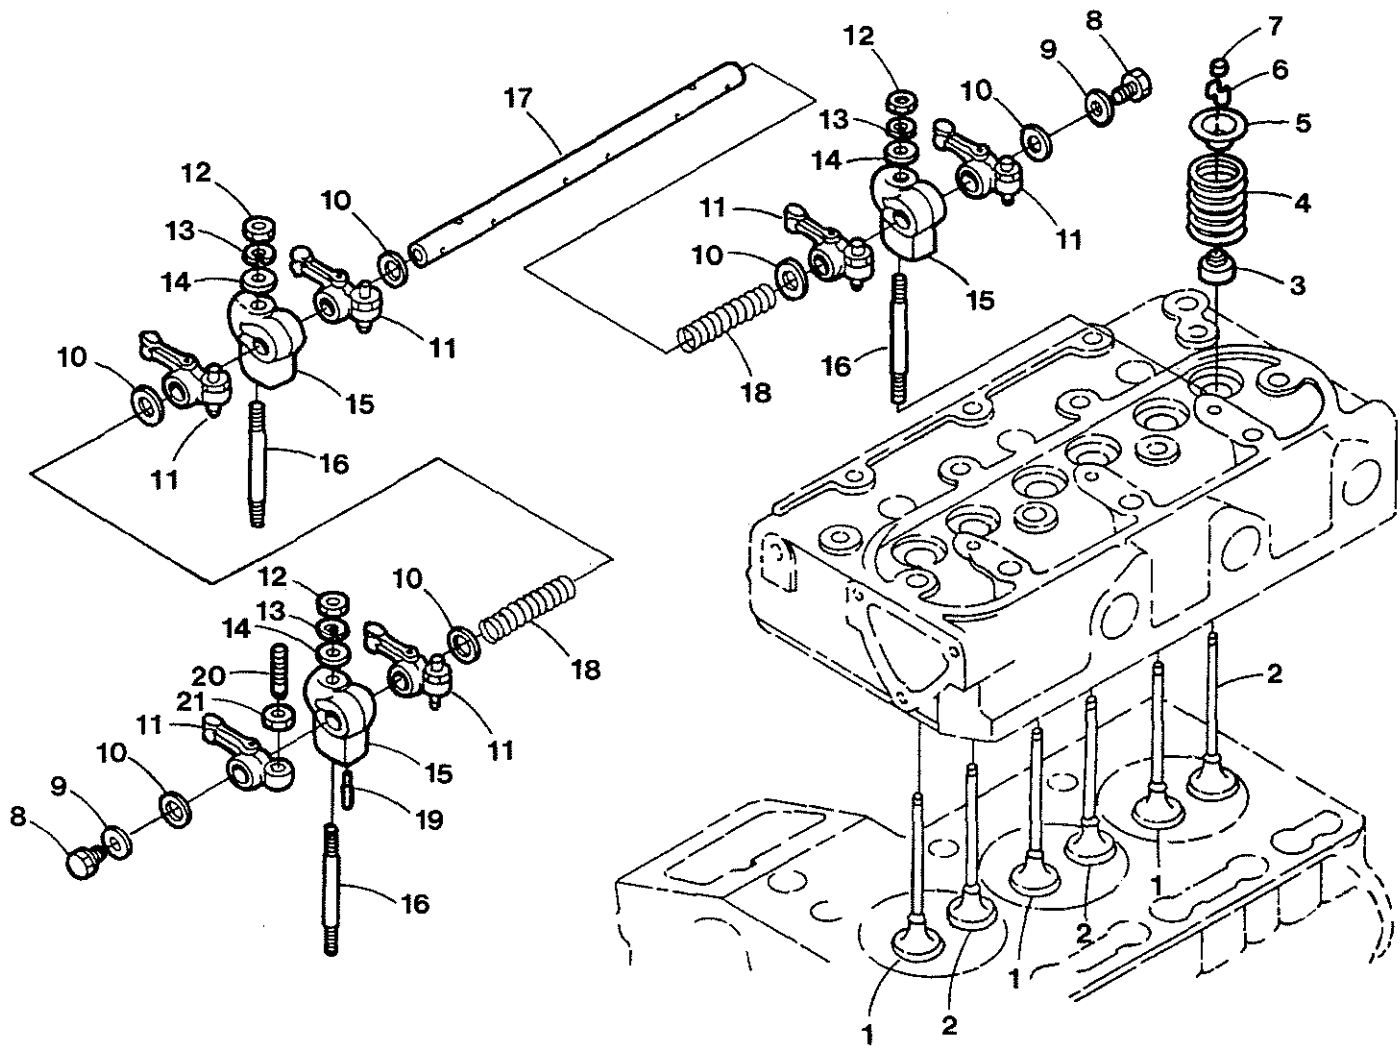

M3-20B Valve Rocker Arm Assembly

M3-20B Valve Rocker Arm Assembly

<u>Key #</u>	<u>Part #</u>	<u>Description</u>	<u>Qty</u>
1	301246	Valve, Intake	3
2	301247	Valve, Exhaust	3
3	200564	Seal, Valve Stem	6
4	301248	Spring, Valve	6
5	301249	Retainer, Spring	6
6	301250	Collet, Valve Spring	6
7	301251	Cap, Valve	6
8	301256	Capscrew, M6 x 10 JIS 7 w/Lockwasher	2
9	301255	Washer, Plain	2
10	200614	Washer, Rocker Shaft	6
11	301260	Arm, Rocker (Includes Key No's. 12 and 13)	6
12	015812	Nut, Hex, M6 DIN 934	3
13	031783	Lockwasher, M 6 DIN 127	3
14	031784	Washer, M6 DIN 125	3
15	301257	Bracket, Rocker Arm	3
16	301258	Stud	3
17	302771	Shaft, Rocker Arm	1
18	301259	Spring, Rocker Arm	2
19	301498	Pin, Spring	1
20	301565	Screw, Rocker Adjusting	6
21	301566	Nut, Rocker	6