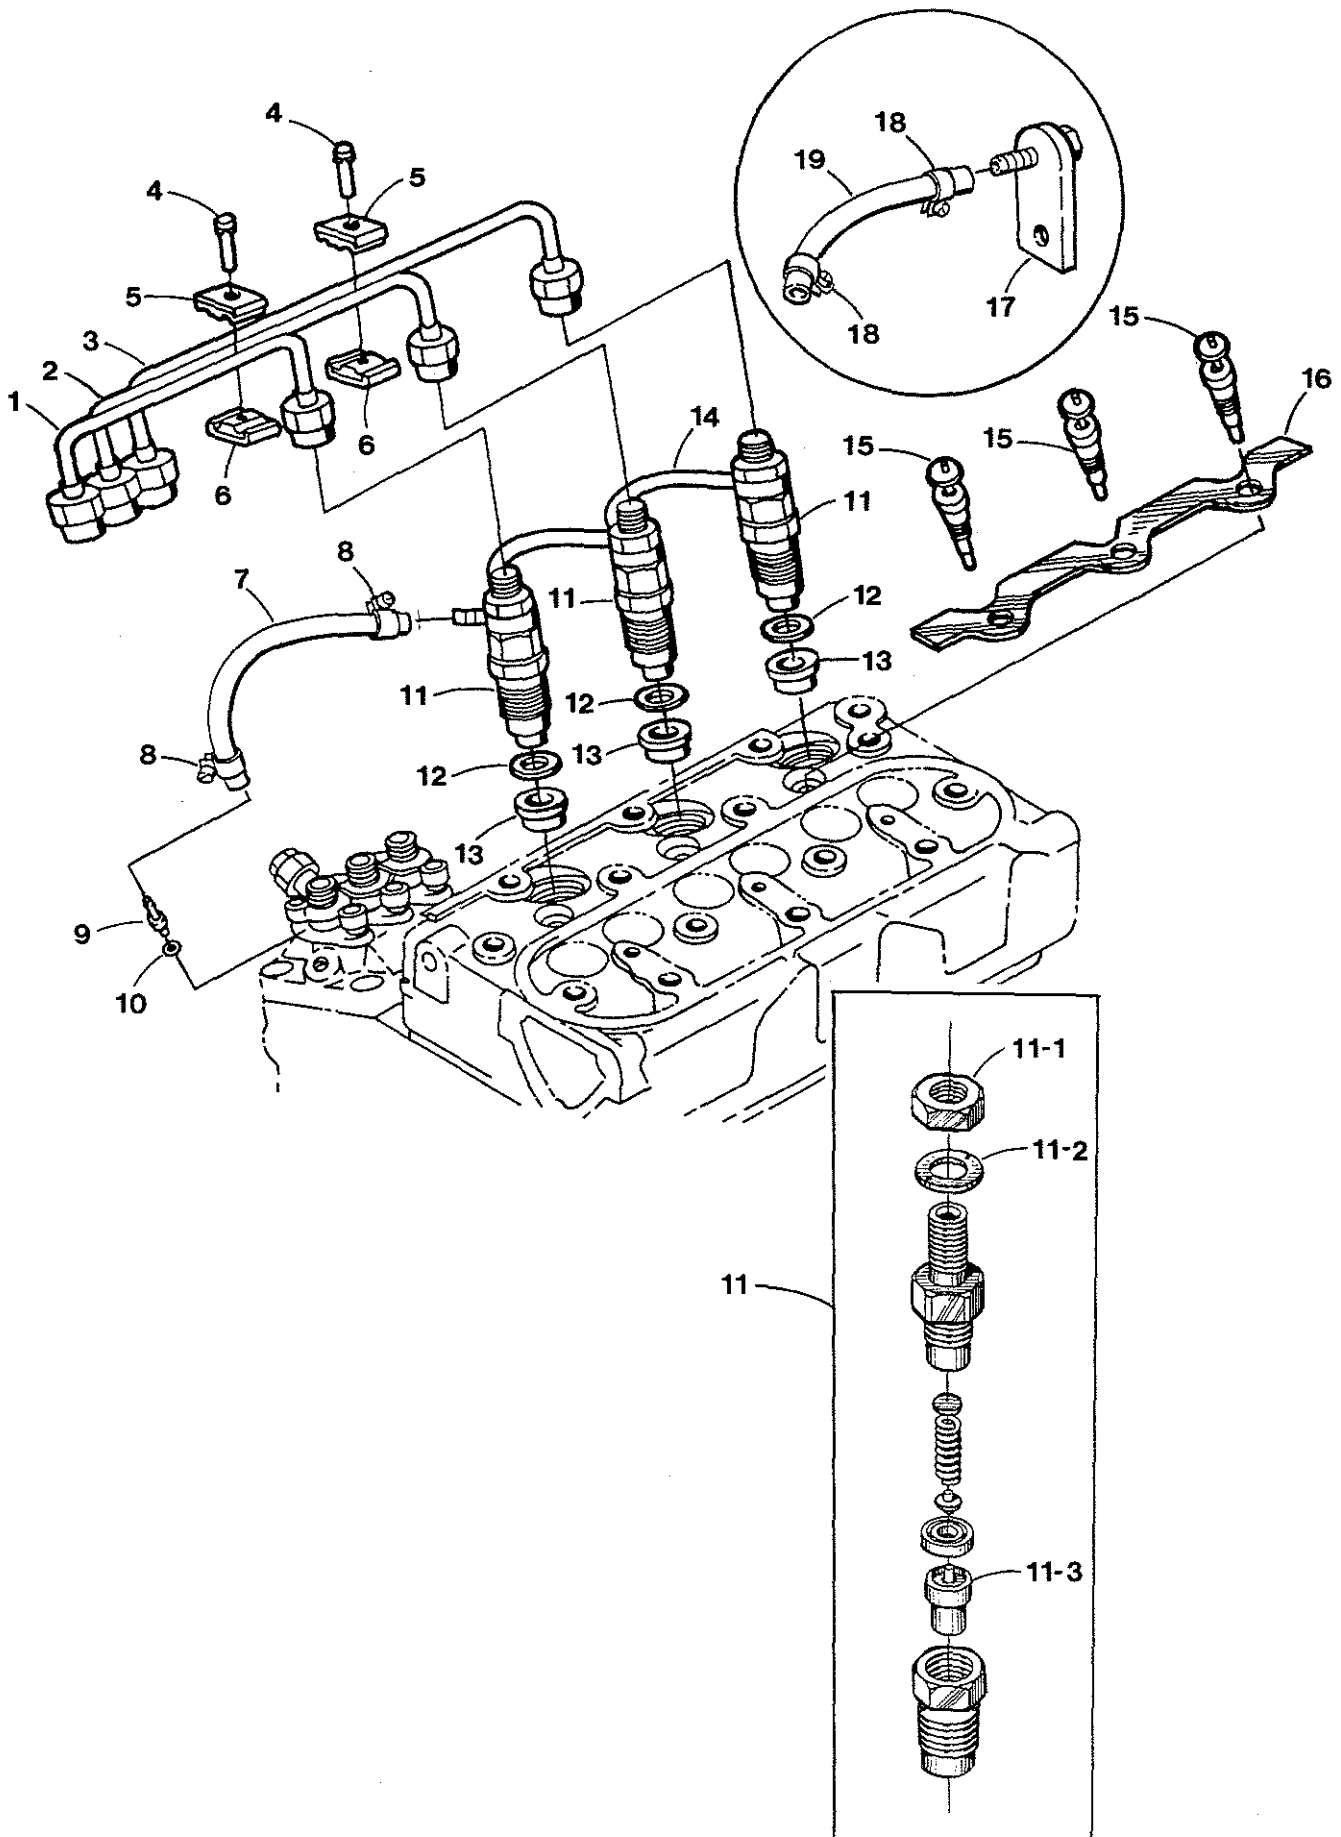

M3-20B Nozzle Holder and Injectors

M3-20B Nozzle Holder and Injectors

<u>Key #</u>	<u>Part #</u>	<u>Description</u>	<u>Qty</u>
1	200592	Line, Injector 1	1
2	200593	Line, Injector 2	1
3	200607	Line, Injector 3	1
4	298794	Capscrew , M5 x 20 Phillips HD w/Lockwasher	2
5	301307	Clamp, Fuel Line	2
6	301306	Clamp, Fuel Line	2
7	301299	Line, Return	1
8	040622	Clamp, Pipe	2
9	301300	Screw, Bleed	1
10	301241	Gasket, Rocker Cover Stud	1
11	200571	Assembly, Injector	3
11-1	200567	Nut, Injector Leak-Off	3
11-2	303170	Washer, Injector	3
11-3	200591	Nozzle, Injector	3
12	301303	Gasket, Injector	3
13	200617	Shield, Heat Injector	3
14	302777	Line, Return	1
15	200595	Glowplug, 12VDC	3
16	200608	Strap, Glowplug Connecting	1
17	300941	Connector, Fuel Return Line	1
18	040384	Clamp, Fuel Line	1
19	036869	Hose, Fuel 3/16 ID (6 Inches Required)	1